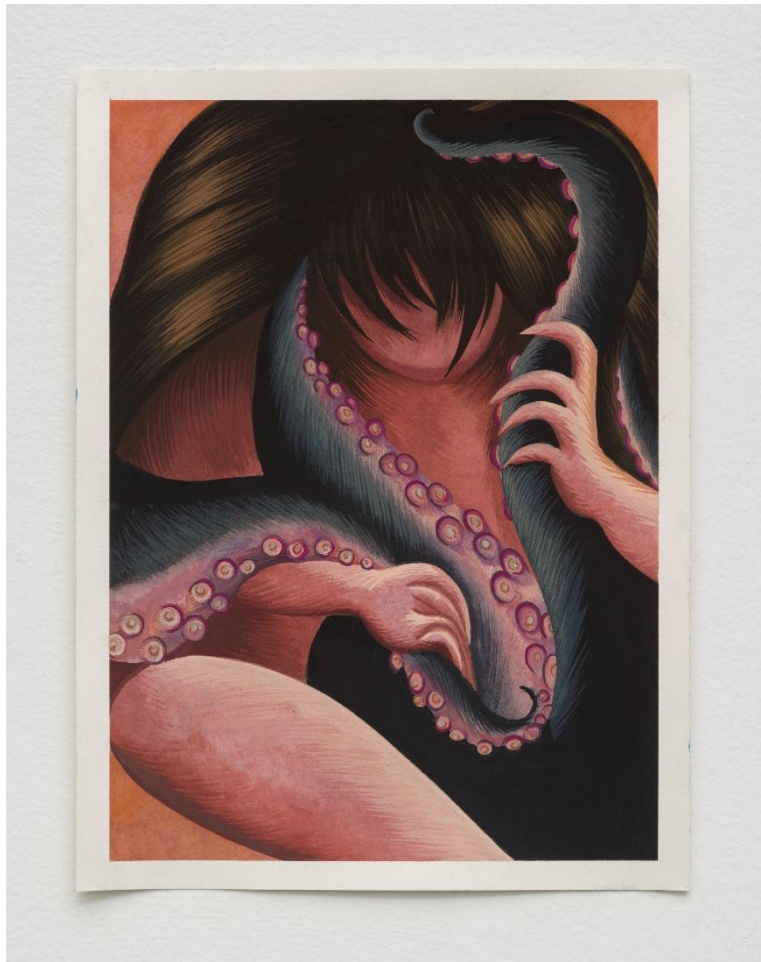

WHITE CUBE

Julie Curtiss, Loie Hollowell, Marguerite Humeau

Earthseed

White Cube Paris

18 October – 17 December 2022

Julie Curtiss

Battle

2022

Gouache and acrylic on paper

30.9 x 22.9 cm | 12 3/16 x 9 in.

© the artist. Photo © Charles Benton. Courtesy White Cube