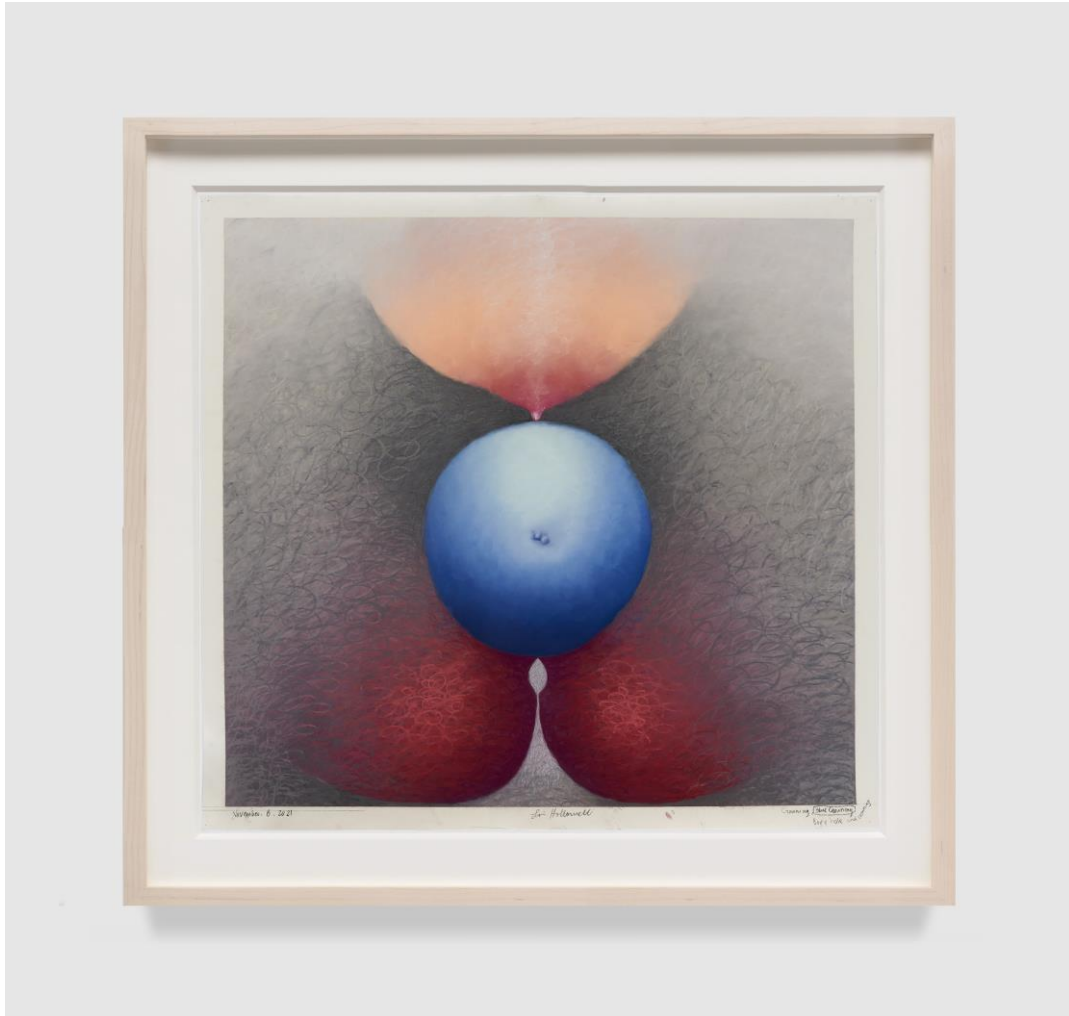

WHITE CUBE

Julie Curtiss, Loie Hollowell, Marguerite Humeau

Earthseed

White Cube Paris

18 October – 17 December 2022

Loie Hollowell

Blue Crowning

Soft pastel on paper

71.1 x 76.2 cm | 28 x 30 in.

© Loie Hollowell. Courtesy Pace Gallery

Image available on request.