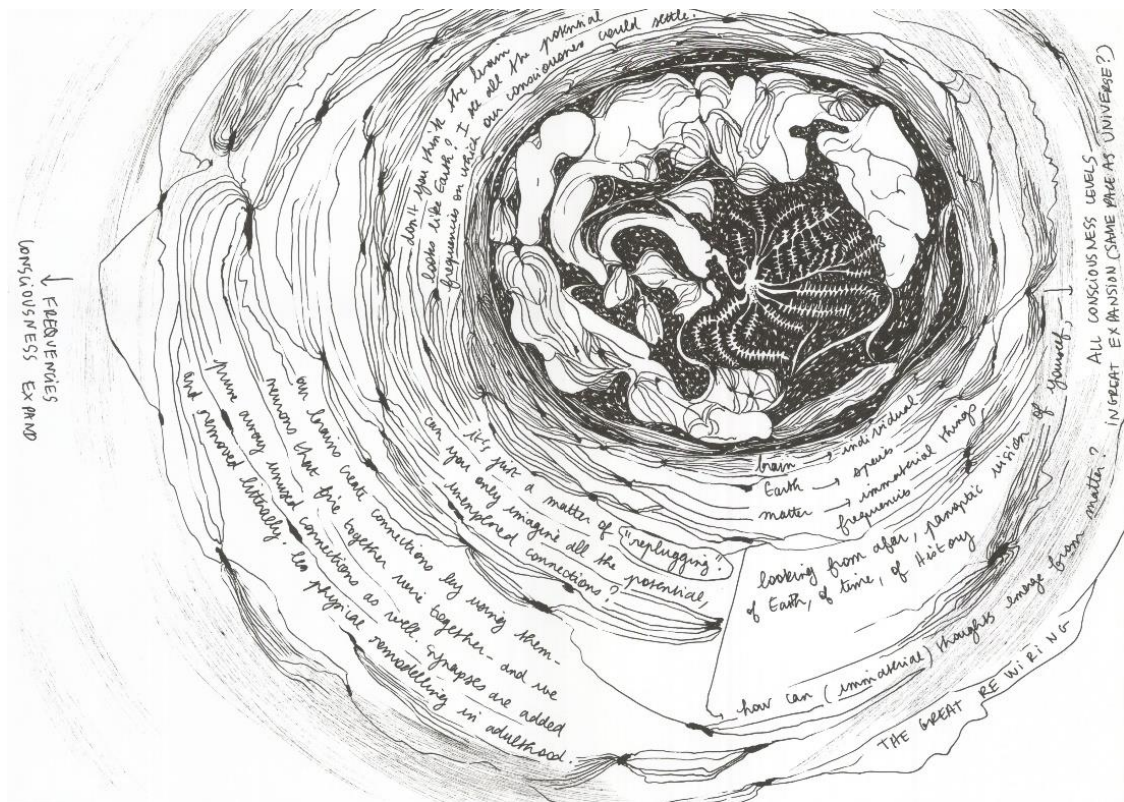

2018

Portland limestone

85 x 28 x 32 cm | 33 7/16 x 11 x 12 5/8 in.

© the artist. Photo © White Cube (Theo Christelis)

WHITE CUBE

Julie Curtiss, Loie Hollowell, Marguerite Humeau
Earthseed
White Cube Paris
18 October – 17 December 2022

Marguerite Humeau
Brain-Earth
2019

Black ink pen on layout paper
29.5 x 42 cm | 11 5/8 x 16 9/16 in.
35.3 x 47.6 x 4 cm | 13 7/8 x 18 3/4 x 1 9/16 in. (framed)
© the artist. Courtesy the artist and White Cube.