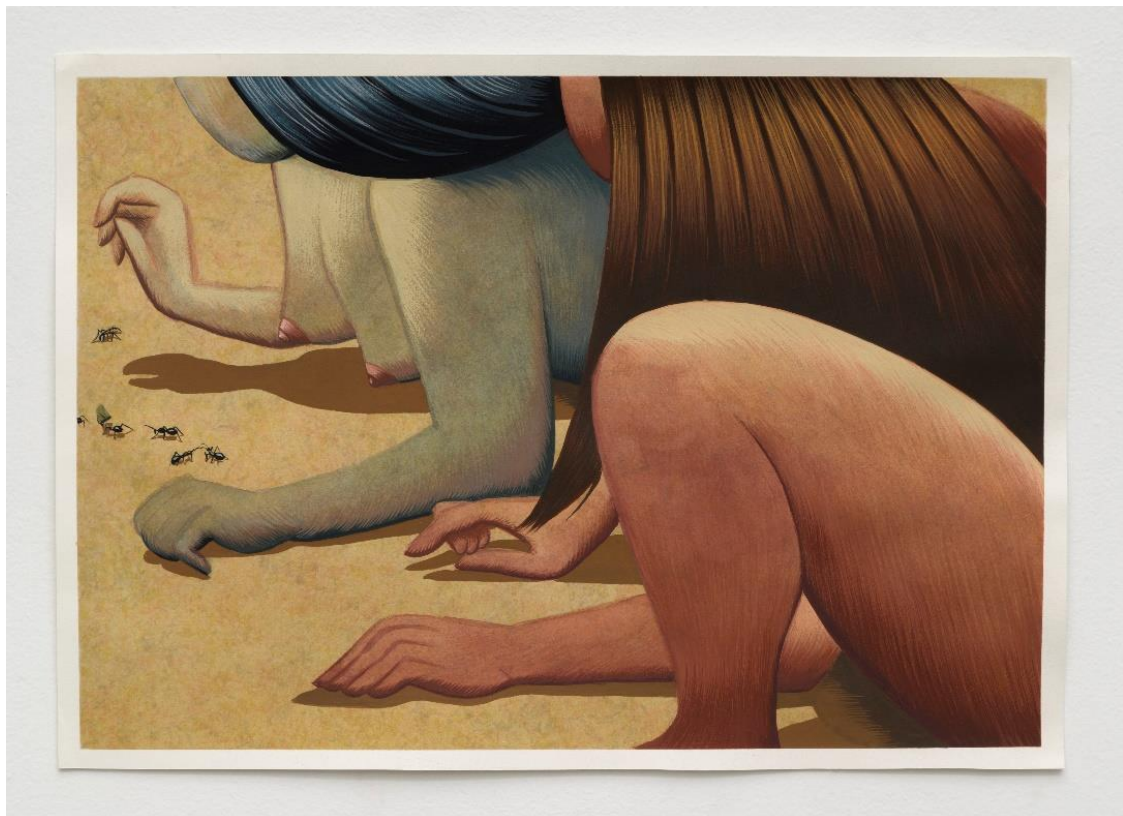

WHITE CUBE

Julie Curtiss, Loie Hollowell, Marguerite Humeau

Earthseed

White Cube Paris

18 October – 17 December 2022

Press Images: <https://cloud.whitecube.com/index.php/s/pEEsEGxd8dajiTO>

Julie Curtiss

Anthill

2022

Gouache, watercolour and acrylic on paper

35.7 x 50.8 cm | 14 1/16 x 20 in.

© the artist. Photo © Charles Benton. Courtesy White Cube

WHITE CUBE

Julie Curtiss, Loie Hollowell, Marguerite Humeau

Earthseed