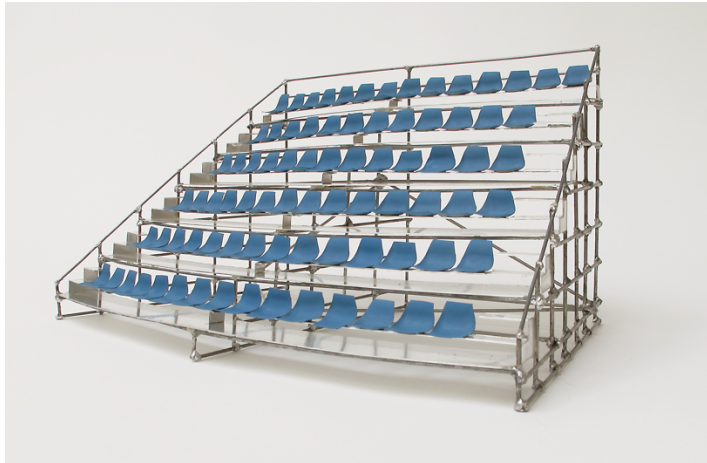

Francisco Sierra
Clown II (aus: Facebook), 2008
Oil on carton, 21 x 15.5 cm
Kunstmuseum Bern, Sammlung
Stiftung GegenWART

Michael Dannenmann
*Fulgenci Mesters Bertran –
Weissclown Gensi*, 2016
C-Print, 39.5 x 29.3 cm
Courtesy of the artist

Istvan Balogh
Monkey with Lemon, 2009
Lambda-Print, 1–4
60 x 40 cm
Courtesy of the artist

Miriam Bäckström, *The Opposite of Me Is I*, 2011, Jacquard tapestry (silk, wool, cotton, acrylic and Lurex on Trevira CS warp, 290 x 970 cm, Courtesy of the artist