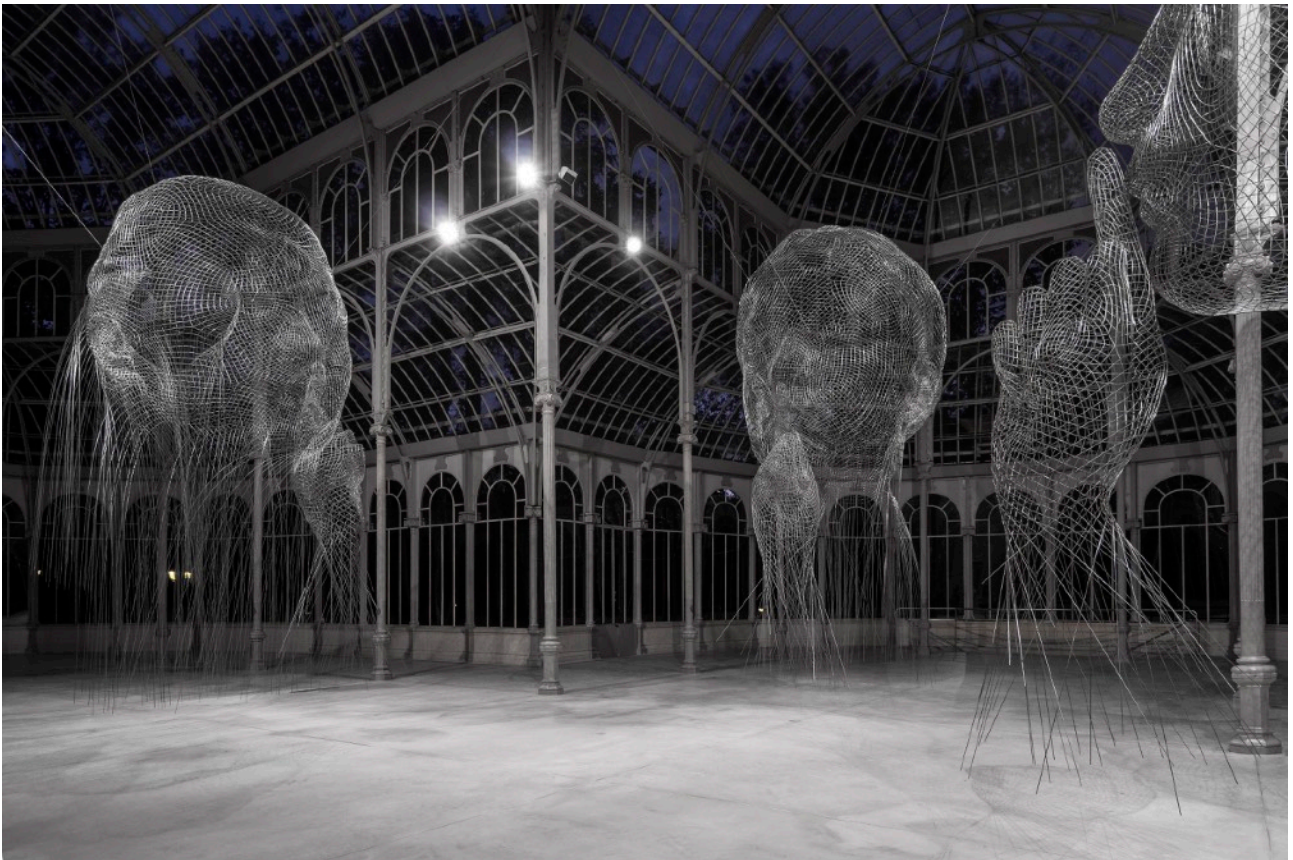

SOMETHING SACRED – JAUME PLENSA

1 JULY – 8 OCTOBER 2023

BAM - MUSÉE DES BEAUX-ARTS | MONS, BELGIUM

BAM^M
BEAUX-ARTS MONS | Hors les murs

PRESS IMAGES

Jaume Plensa

***Invisibles*, 2018**

Stainless steel

3 elements of 650 x 400 x 500 cm each

Installation view at *Invisibles*, Palacio de Cristal, Museo Nacional Centro de Arte Reina Sofía, Madrid, Spain 2018

Photos: Luís Asín © Plensa Studio Barcelona