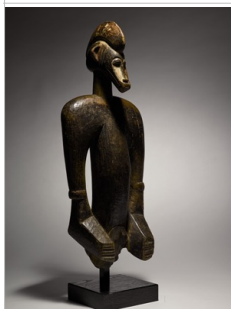

CHOKWE FIGURE, ANGOLA

14 in

Estimate: 1,500 000 – 2,000,000 €

STATUE PRINCIÈRE, CHOKWE, ANGOLA

Haut. 35,5 cm

Estimation: 1 500 000 – 2 000 000 €

SENUFO ANCESTOR FIGURE, IVORY COAST

25 in